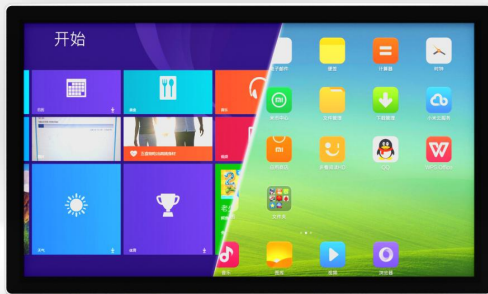

**37A_S Serial-18.5", 21.5", 23.6",
37A_B Serial-31.5", 43", 49" 55"
PCAP Touch Screen Signage**

VESA: 100 X 100

37A_S: 18.5", 21.5" & 23.6"

37A_B: 31.5", 43", 49" & 55"

PCAP Touch Screen structure

TDS 37A Serial Touch Screen Feature:

- 10 Points PCAP Touch Technology
- Slim Touch Display thickness
- VGA+HDMI interface, support internal or external computer
- VESA Mounting: 100 X100(<31.5") or 200 X 200 (>31.5")
- Support OS: Windows, Linux, Chrome, Android & Mac

TDS 37A Serial PCAP Touch Screen Signage

Specification

Display Size	18.5", 21.5", 23.6", 31.5", 43", 49" & 55"
Bezel Color	Black
Display Technology	Full HD 1920 X 1080 @ 60HZ LED
Mounting Options	VEST 4-Hole mount per MIS-F, 100, 200
Aspect Ratio	16:9
Number of Colors	16.7 Million
Brightness	LED Panel 250nits-500nits
Viewing Angle	Horizontal: ±89°C/179°C, Vertical: ±89°C/179°C
Contrast Ratio	1000:1~4000:1
I/O Ports	Input: AC Power input, USB, HDMI, DisplayPort, Audio Line-in Output: Audio Headphones out, RJ45
Number of Touch	10 Points
Touch Accuracy	±2mm (over 90% Area)
Response Time	<12ms
Touch Input Method	Finger, Finger of gloved hand, Stylus
Light Transmittance	≤93%
Resolution	4096 X 4096
Protective Glass	3mm, AG Glass is option