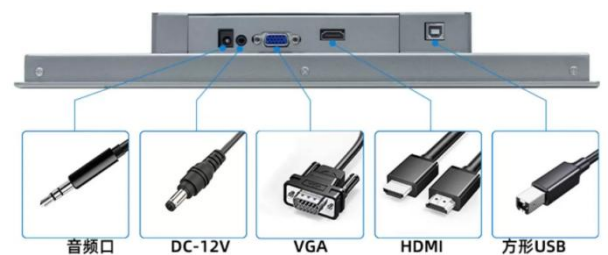

1037C 16:10 PCAP

Embedded touchscreen monitor

Feature

- + Aluminum flat all aluminum front frame
- + Front assembly method, easy to integrate
- + Commercial grade LCD , LED backlight
- + Native resolution 1280X800@60Hz
- + Widescreen ratio, full viewing angle
- + 10-point projected capacitive touchscreen
- + 2MM tempered glass, surface AG coating
- + USB touch interface, driver-free plug and play
- + Ultra-Fast response speed and high precision
- + Anti-riot, anti-vibration, anti-static
- + There are fixing holes on the back and sides
- + Video interface: HDMI+VGA
- + Support OS: Windows/Android/Linux
- + 2-Year warranty

Optional:

- No touch
- Video interface:DP
- ALL-IN-ONE (X86 motherboard)

TDS1037C Embedded touchscreen monitor

Model	1037C
Shell material	Front frame: aluminum Back: cold rolled steel
Color	Silver
Size	10.1’’
Ratio	16:10
Native Resolution	1280X800@60Hz
Active Area	217.96X136.6(mm)
Front opening size	263X182.6(mm)
Dimensions	275.96X194.6X45(mm)
Color	16.7M
Viewing Angle	80° /80°/80°/80°
Brightness	LCD: 300mcd PCAP Touchscreen: 265mcd
Contrast	800:1
The Response Time	30ms
Touch Technology	Projection Capacitor -10 Points
The Surface Hardness	6H
Light Transmittance	85%+5%
Control Card Interface	USB 2.0
Response Speed	12ms
Click life	50 million times
Video Interface	HDMI+VGA
The Input Voltage	AC: 100-240 VAC,50/60 Hz
Power Adapter	DC12V /3A (DC Port 5.5*2.1)
Resistance to static pressure	5kg/cm2
Anti-vibration	50--500Hz, 1.5G, 0.15mm peak
Sealability	Touchscreen sealed to bezel
Drop ball test	200g steel ball drops vertically from 1 meter without breaking.
MTBF(backlight)	30000 Hours
The Work Environment	Temperature: 0 °C To 50 °C; Humidity: 20% To 80%
Storage Environment	Temperature: -10 °C To 70 °C; Humidity: 10% To 90%
Mounting options	1. Side Embedded Buckle mounting : 18*15.5mm 2.Back VESA Mounting: 75*75 And 100*100 (mm)
Warranty	2- Year
Certification	FCC; CE; ROHS; CCC
Accessories	1*HDMI Cable, 1*USB Cable,1*Power Cable, 4*M4Embedded buckle