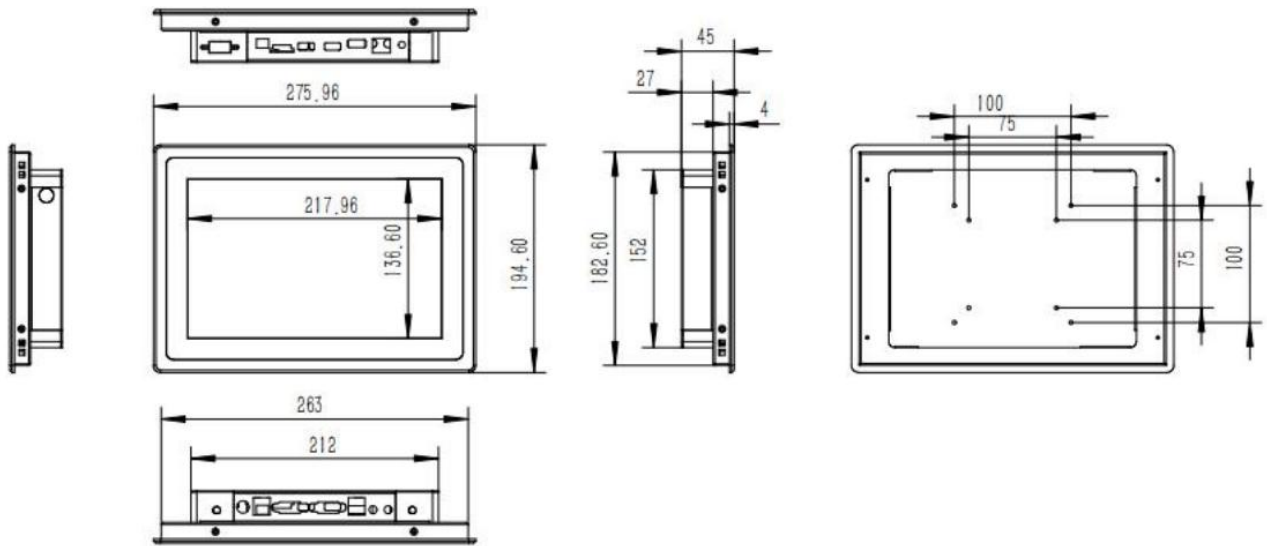

Optional:

- No touch
- Video interface:DP
- ALL-IN-ONE (X86 motherboard)

TDS1037C Embedded touchscreen monitor

Model	1037C
Shell material	Front frame: aluminum Back: cold rolled steel
Color	Silver
Size	10.1’’
Ratio	16:10
Native Resolution	1280X800@60Hz
Active Area	217.96X136.6(mm)
Front opening size	263X182.6(mm)
Dimensions	275.96X194.6X45(mm)
Color	16.7M
Viewing Angle	80° /80°/80°/80°
Brightness	LCD: 300mcd PCAP Touchscreen: 265mcd
Contrast	800:1
The Response Time	30ms
Touch Technology	Projection Capacitor -10 Points
The Surface Hardness	6H
Light Transmittance	85%+5%
Control Card Interface	USB 2.0
Response Speed	12ms
Click life	50 million times
Video Interface	HDMI+VGA
The Input Voltage	AC: 100-240 VAC,50/60 Hz
Power Adapter	DC12V /3A (DC Port 5.5*2.1)
Resistance to static pressure	5kg/cm2
Anti-vibration	50--500Hz, 1.5G, 0.15mm peak
Sealability	Touchscreen sealed to bezel
Drop ball test	200g steel ball drops vertically from 1 meter without breaking.
MTBF(backlight)	30000 Hours
The Work Environment	Temperature: 0 °C To 50 °C; Humidity: 20% To 80%
Storage Environment	Temperature: -10 °C To 70 °C; Humidity: 10% To 90%
Mounting options	1. Side Embedded Buckle mounting : 18*15.5mm 2.Back VESA Mounting: 75*75 And 100*100 (mm)
Warranty	2- Year
Certification	FCC; CE; ROHS; CCC
Accessories	1*HDMI Cable, 1*USB Cable,1*Power Cable, 4*M4Embedded buckle

TDS1037C-PCAP

Dimension in millimeter