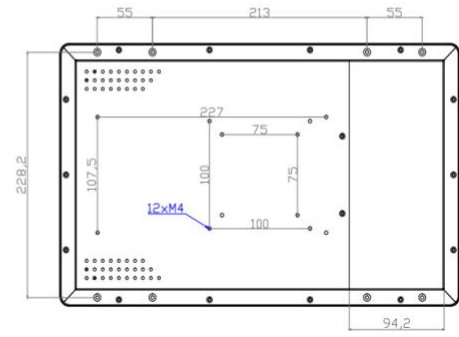

1539C 16:9 PCAP

Open Frame Touchscreen

Features

- + Metal shell, open frame design
- + Flat and zero bezel appearance
- + Commercial grade LCD, LED backlight
- + Widescreen full viewing Angle
- + Resolution 1920X1080FHD@60Hz
- + Supports vertical and horizontal
- + 10 point projection capacitive touchscreen
- + Cover plate anti riot and anti fingerprint
- + Video interface: HDMI+VGA
- + Multiple assembly holes on the side and back
- + Support OS: Windows/Android/Linux
- + 2-year warranty

Optional:

- No Touch
- Private Filter
- AG Coating
- Touch interface:RS232
- Video interface: Display Port

TDS1539C Open-Frame Touchscreen Specifications	
Model	1539C
Color	Black/Silver
Diagonal	15.6''
Aspect Ratio	16:9
Native Resolution	1920X1080FHD@60Hz
Active Area	344.16X193.59(mm)
Dimensions	397X244.2X43.2(mm)
Resolution	1920X1080FHD@60Hz
Viewing Angle	Horizontal: 85°/85° Vertical: 85°/85°
Number of Colors	262K
Brightness	LCD Panel: 300nits; PCAP Touch: 275 nits
Contrast Ratio	1000:1
Response Time	30ms
Touch Technology	PCAP (Projected Capacitive) - 10 Touch
Input method	Finger, Capacitance pen(Standard) Latex gloves touch (pre commissioning required)
Transmittance	≥90%
Surface hardness	7H (Mohs)
Touch Interface	USB 2.0 (Standard)
Video Interface	HDMI+VGA
Input Voltage	AC: 100-240 VAC,50/60 Hz
Sealability	Touchscreen sealed to bezel
Drop test	200 g steel ball falls from 0.8 m without breaking
Weight (Unpackage)	2.7KG
Shipping Dimensions	520X340X135(mm)
Operating Temperature	0°C-40°C
Storage Temperature	-20°C-60°C
Humidity	Operating: 20%-70%;Storage: 10%-80%
Mounting Options	VESA Hole on the back: 75X75 (mm) Four sides has a set of fixing holes: 2&55mm
MTBF	30,000 Hours
Power Supply	DC:12V3A
Warranty	2-Year
Agency Approvals	FCC; CE; ROHS
Support OS	Windows/Android/Linux
What's in the Box	1*USB cable,1*HDMI cable,1*DC cable,(Standard) L'' (Side Mount) Brackets and w/Screws(Options)

TDS1539C-PCAP

Dimensions are in millimeter