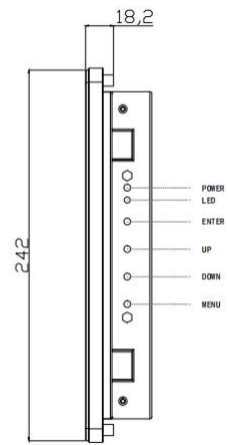

1539C 16:9 PCAP

Open Frame Touchscreen

Features

- + Metal shell, open frame design
- + Flat and zero bezel appearance
- + Commercial grade LCD, LED backlight
- + Widescreen full viewing Angle
- + Resolution 1920X1080FHD@60Hz
- + Supports vertical and horizontal
- + 10 point projection capacitive touchscreen
- + Cover plate anti riot and anti fingerprint
- + Video interface: HDMI+VGA
- + Multiple assembly holes on the side and back
- + Support OS: Windows/Android/Linux
- + 2-year warranty

Optional:

- No Touch
- Private Filter
- AG Coating
- Touch interface:RS232
- Video interface: Display Port

TDS1539C Open-Frame Touchscreen Specifications	
Model	1539C
Color	Black/Silver
Diagonal	15.6''
Aspect Ratio	16:9
Native Resolution	1920X1080FHD@60Hz
Active Area	344.16X193.59(mm)
Dimensions	397X244.2X43.2(mm)
Resolution	1920X1080FHD@60Hz
Viewing Angle	Horizontal: 85°/85° Vertical: 85°/85°
Number of Colors	262K
Brightness	LCD Panel: 300nits; PCAP Touch: 275 nits
Contrast Ratio	1000:1
Response Time	30ms
Touch Technology	PCAP (Projected Capacitive) - 10 Touch
Input method	Finger, Capacitance pen(Standard) Latex gloves touch (pre commissioning required)
Transmittance	≥90%
Surface hardness	7H (Mohs)
Touch Interface	USB 2.0 (Standard)
Video Interface	HDMI+VGA
Input Voltage	AC: 100-240 VAC,50/60 Hz
Sealability	Touchscreen sealed to bezel
Drop test	200 g steel ball falls from 0.8 m without breaking
Weight (Unpackage)	2.7KG
Shipping Dimensions	520X340X135(mm)
Operating Temperature	0°C-40°C
Storage Temperature	-20°C-60°C
Humidity	Operating: 20%-70%;Storage: 10%-80%
Mounting Options	VESA Hole on the back: 75X75 (mm) Four sides has a set of fixing holes: 2&55mm
MTBF	30,000 Hours
Power Supply	DC:12V3A
Warranty	2-Year
Agency Approvals	FCC; CE; ROHS
Support OS	Windows/Android/Linux
What's in the Box	1*USB cable,1*HDMI cable,1*DC cable,(Standard) L'' (Side Mount) Brackets and w/Screws(Options)

TDS1539C-PCAP

Dimensions are in millimeter