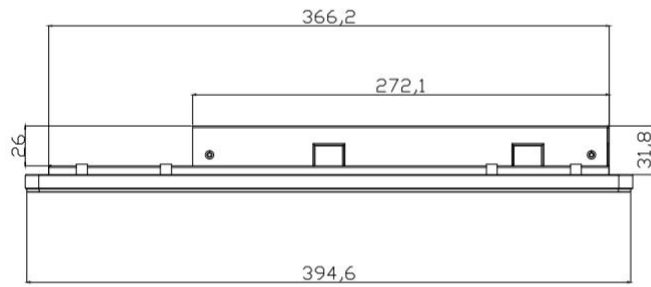

1539C 16:9 PCAP

Open Frame Touchscreen

Features

- + Metal shell, open frame design
- + Flat and zero bezel appearance
- + Commercial grade LCD, LED backlight
- + Widescreen full viewing Angle
- + Resolution 1920X1080FHD@60Hz
- + Supports vertical and horizontal
- + 10 point projection capacitive touchscreen
- + Cover plate anti riot and anti fingerprint
- + Video interface: HDMI+VGA
- + Multiple assembly holes on the side and back
- + Support OS: Windows/Android/Linux
- + 2-year warranty

Optional:

- No Touch
- Private Filter
- AG Coating
- Touch interface:RS232
- Video interface: Display Port

TDS1539C Open-Frame Touchscreen Specifications	
Model	1539C
Color	Black/Silver
Diagonal	15.6''
Aspect Ratio	16:9
Native Resolution	1920X1080FHD@60Hz
Active Area	344.16X193.59(mm)
Dimensions	397X244.2X43.2(mm)
Resolution	1920X1080FHD@60Hz
Viewing Angle	Horizontal: 85°/85° Vertical: 85°/85°
Number of Colors	262K
Brightness	LCD Panel: 300nits; PCAP Touch: 275 nits
Contrast Ratio	1000:1
Response Time	30ms
Touch Technology	PCAP (Projected Capacitive) - 10 Touch
Input method	Finger, Capacitance pen(Standard) Latex gloves touch (pre commissioning required)
Transmittance	≥90%
Surface hardness	7H (Mohs)
Touch Interface	USB 2.0 (Standard)
Video Interface	HDMI+VGA
Input Voltage	AC: 100-240 VAC,50/60 Hz
Sealability	Touchscreen sealed to bezel
Drop test	200 g steel ball falls from 0.8 m without breaking
Weight (Unpackage)	2.7KG
Shipping Dimensions	520X340X135(mm)
Operating Temperature	0°C-40°C
Storage Temperature	-20°C-60°C
Humidity	Operating: 20%-70%;Storage: 10%-80%
Mounting Options	VESA Hole on the back: 75X75 (mm) Four sides has a set of fixing holes: 2&55mm
MTBF	30,000 Hours
Power Supply	DC:12V3A
Warranty	2-Year
Agency Approvals	FCC; CE; ROHS
Support OS	Windows/Android/Linux
What's in the Box	1*USB cable,1*HDMI cable,1*DC cable,(Standard) L'' (Side Mount) Brackets and w/Screws(Options)

TDS1539C-PCAP

Dimensions are in millimeter