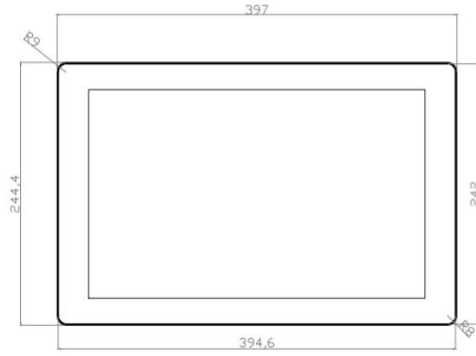

1539C 16:9 PCAP

Open Frame Touchscreen

Features

- + Metal shell, open frame design
- + Flat and zero bezel appearance
- + Commercial grade LCD, LED backlight
- + Widescreen full viewing Angle
- + Resolution 1920X1080FHD@60Hz
- + Supports vertical and horizontal
- + 10 point projection capacitive touchscreen
- + Cover plate anti riot and anti fingerprint
- + Video interface: HDMI+VGA
- + Multiple assembly holes on the side and back
- + Support OS: Windows/Android/Linux
- + 2-year warranty

Optional:

- No Touch
- Private Filter
- AG Coating
- Touch interface:RS232
- Video interface: Display Port

TDS1539C Open-Frame Touchscreen Specifications	
Model	1539C
Color	Black/Silver
Diagonal	15.6''
Aspect Ratio	16:9
Native Resolution	1920X1080FHD@60Hz
Active Area	344.16X193.59(mm)
Dimensions	397X244.2X43.2(mm)
Resolution	1920X1080FHD@60Hz
Viewing Angle	Horizontal: 85°/85° Vertical: 85°/85°
Number of Colors	262K
Brightness	LCD Panel: 300nits; PCAP Touch: 275 nits
Contrast Ratio	1000:1
Response Time	30ms
Touch Technology	PCAP (Projected Capacitive) - 10 Touch
Input method	Finger, Capacitance pen(Standard) Latex gloves touch (pre commissioning required)
Transmittance	≥90%
Surface hardness	7H (Mohs)
Touch Interface	USB 2.0 (Standard)
Video Interface	HDMI+VGA
Input Voltage	AC: 100-240 VAC,50/60 Hz
Sealability	Touchscreen sealed to bezel
Drop test	200 g steel ball falls from 0.8 m without breaking
Weight (Unpackage)	2.7KG
Shipping Dimensions	520X340X135(mm)
Operating Temperature	0°C-40°C
Storage Temperature	-20°C-60°C
Humidity	Operating: 20%-70%;Storage: 10%-80%
Mounting Options	VESA Hole on the back: 75X75 (mm) Four sides has a set of fixing holes: 2&55mm
MTBF	30,000 Hours
Power Supply	DC:12V3A
Warranty	2-Year
Agency Approvals	FCC; CE; ROHS
Support OS	Windows/Android/Linux
What's in the Box	1*USB cable,1*HDMI cable,1*DC cable,(Standard) L'' (Side Mount) Brackets and w/Screws(Options)

TDS1539C-PCAP

Dimensions are in millimeter