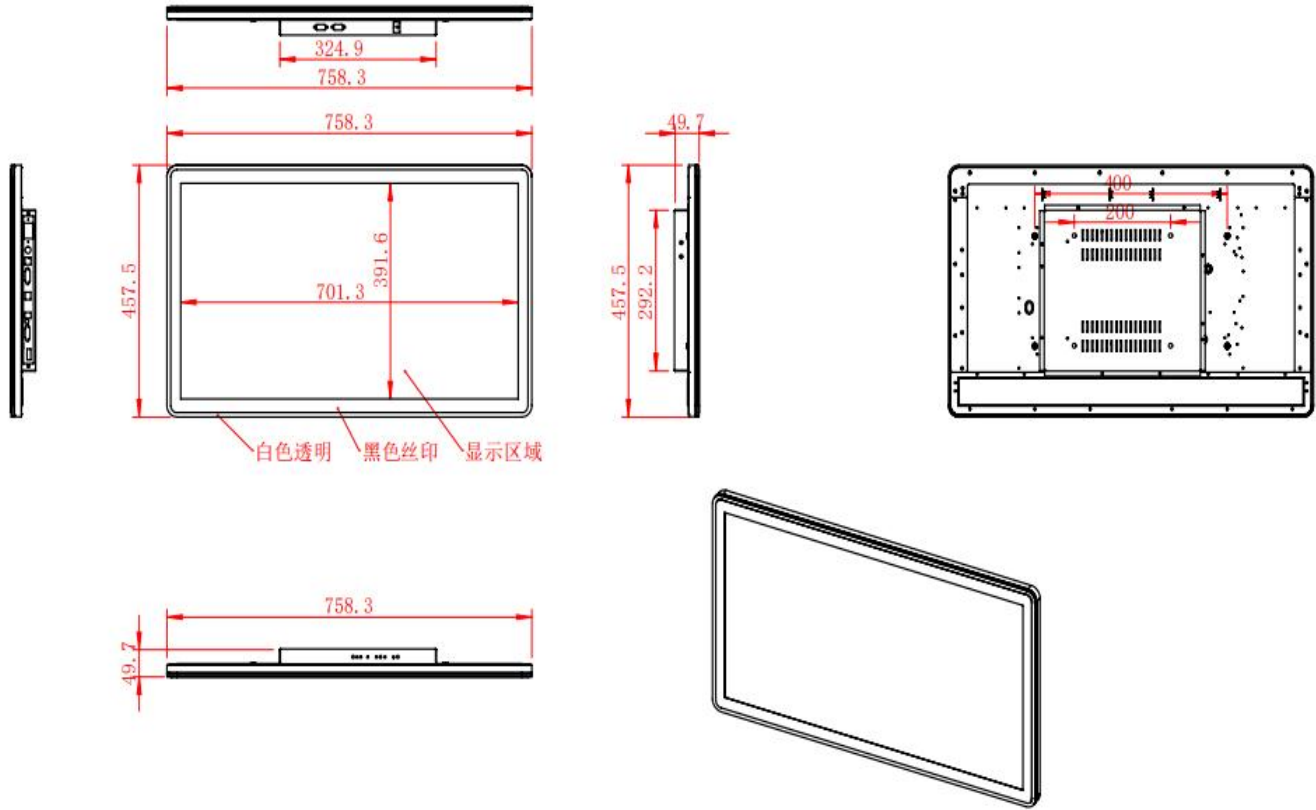

TDS3202L 16:9 PCAP

Light bar Touch Monitor

Features

- + Flat appearance design
- + Metal shell, ultra-thin shape
- + Commercial grade LCD, LED backlight
- + Resolution 1920X1080FHD@60Hz
- + 10 point projection capacitive touchscreen
- + There are colored light bars all around
- + COB light bar with soft and even lighting
- + Support remote control and serial port control methods
- + Various marquee modes, Colors and speed can be adjusted
- + Video interface: HDMI+VGA
- + Back VESA wall mounting hole
- + Supports Windows/Android/Linux
- + 2-year warranty

Optional

- No Touch
- Video interface: Display Port
- Brightness:500-1000nits
- All-in-one(Built in motherboard)

TDS3202L Light bar Touch Monitor Specification

Model	3202L
Color	Black
Size	32 inch
Aspect Ratio	16:9
Active Area	701.3X391.6(mm)
Dimensions	758.3X457.5X49.7(mm)
Resolution	1920 X1080FHD @60Hz
Viewing Angle	Horizontal: 89° /89° Vertical: 89°/89°
Number of Colors	16.7M
Brightness	LCD panel: 350cd/m2,PCAP Touch: 315cd/m2
Contrast Ratio	1200:1
Response Time	8ms
Touch technology	PCAP (Projected Capacitive) -10 touch
Touch precision	>2mm
Touch interface	USB 2.0
Light bar	<p>Control mode: #1: Remote control(Standard) #2: RS232 port (Options:Provides serial control protocol) Note:You can only choose one of the two control methods above.</p> <p>Electrical Parameters: Lighting angle: 180° Working voltage: 12V Service life of LED:50,000hours</p>
Video interface	HDMI+VGA
Speaker	2*8W internal speakers
Input voltage	AC:100-240 VAC, 50/60 Hz
Power Supply	built in power supply
Weight(Unpackage)	10KG
Shipping Dimensions	885X600X150(mm)
Temperature	Operating: 0 °C to 40°C; Storage: -20°C to 60°C
Humidity	Operating: 20% to 70%; Storage: 10% to 80%
Sealability	Touchscreen sealed to bezel
MTBF	30,000 hours
VESA Mounting	200X200(mm)
Warranty	2-Year
Agency Approvals	FCC, CE, ROHS
Support OS	Windows/Linux\Android
What's in the Box	1*USB cable, 1*HDMI cable, 1*AC cable 1*Remote control

TDS3202L-PCAP

Drawings are in mm